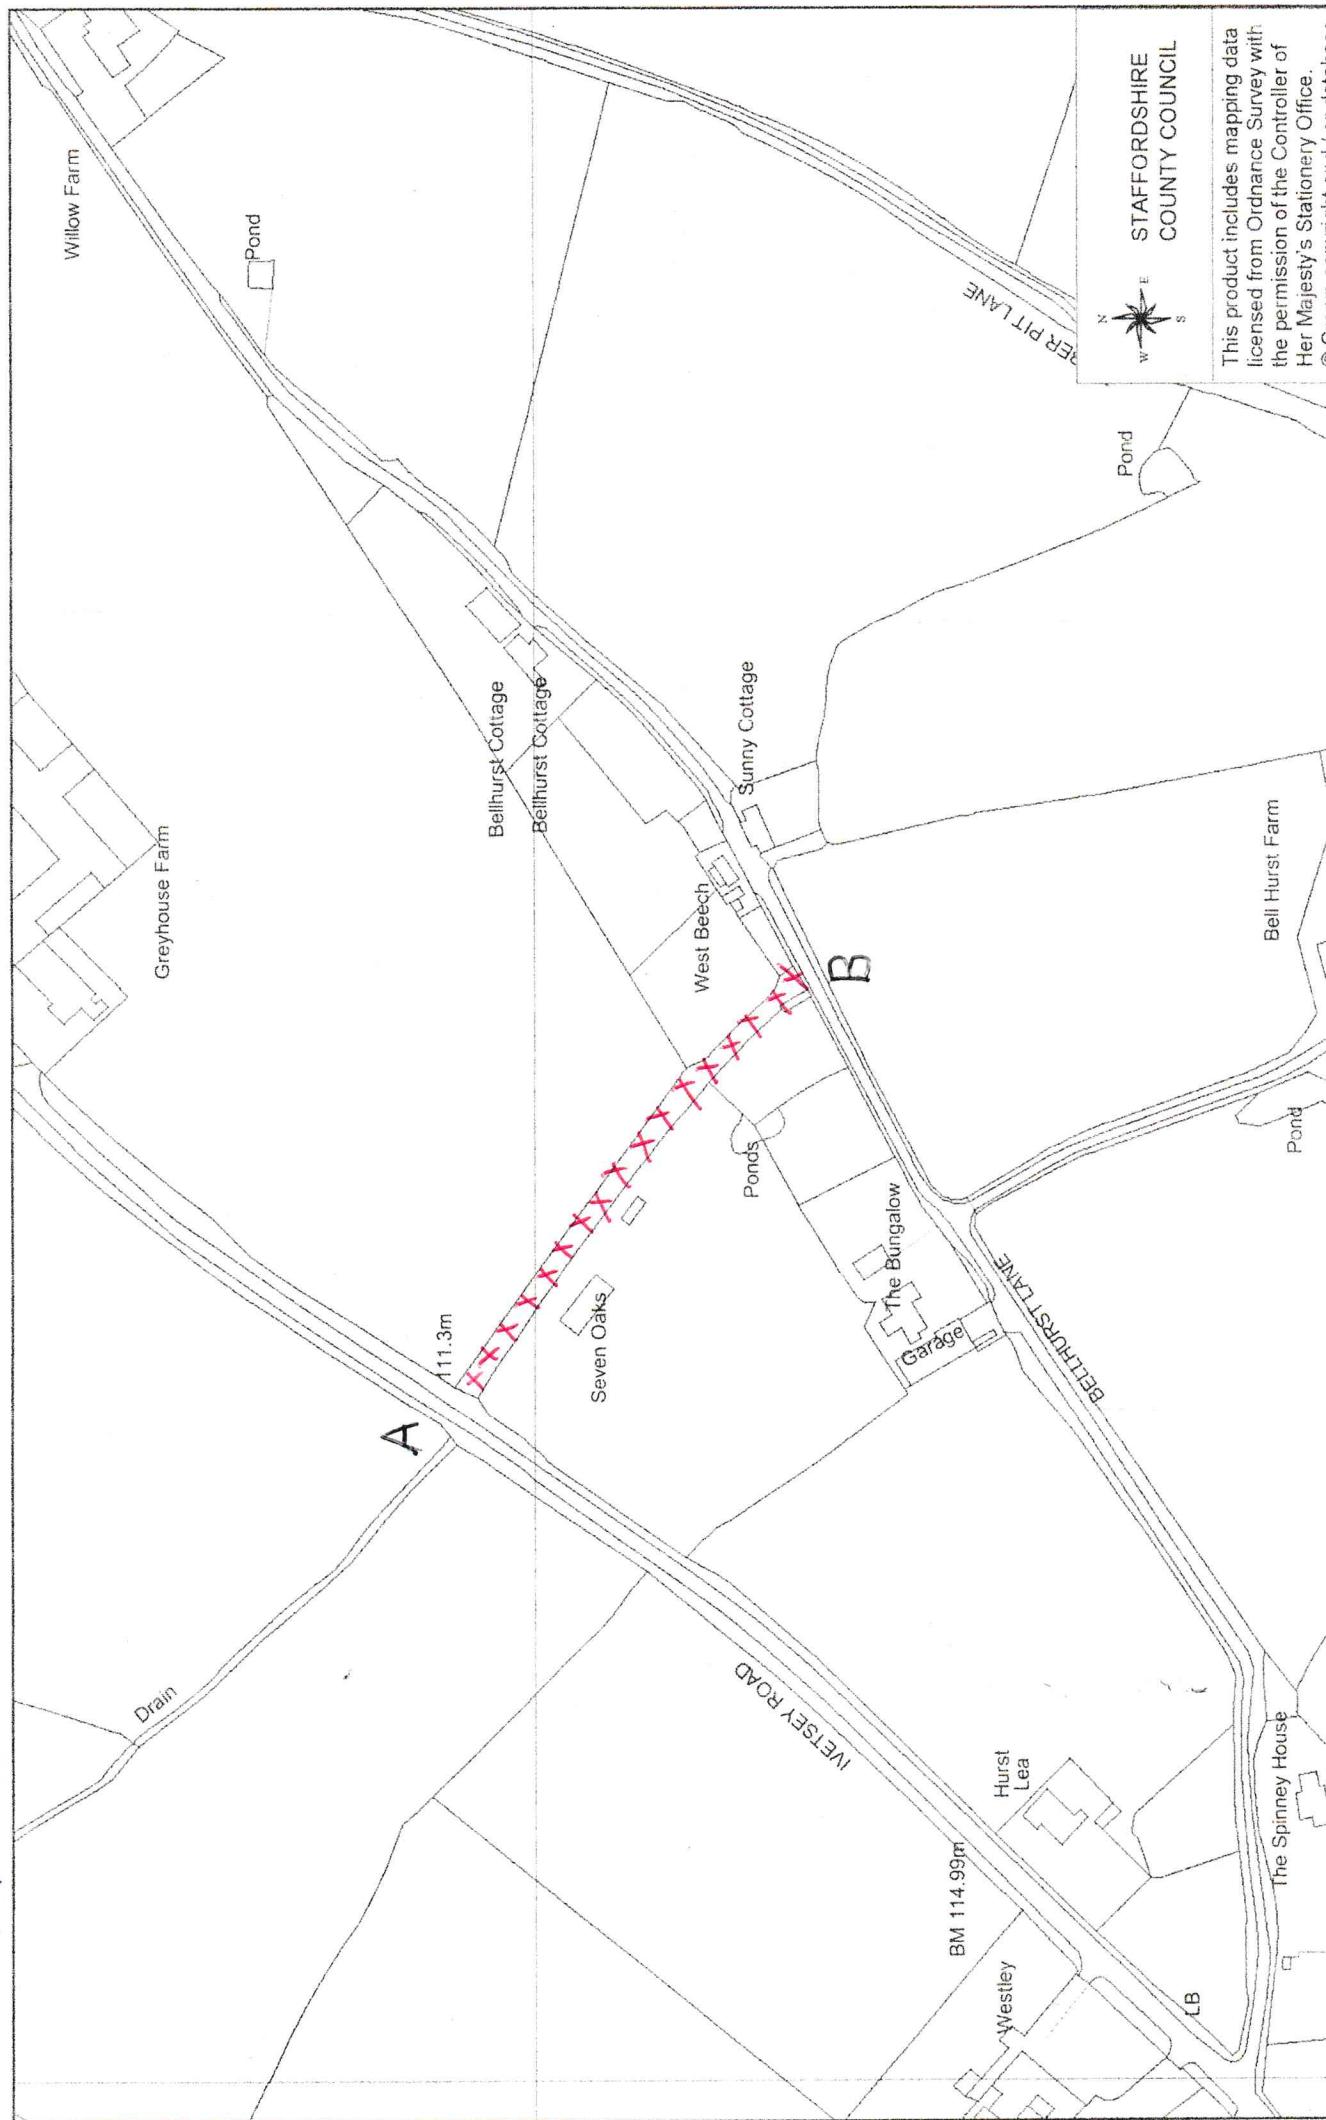

APPLICATION MAP

STAFFORDSHIRE  
COUNTY COUNCIL

This product includes mapping data licensed from Ordnance Survey with the permission of the Controller of Her Majesty's Stationery Office.